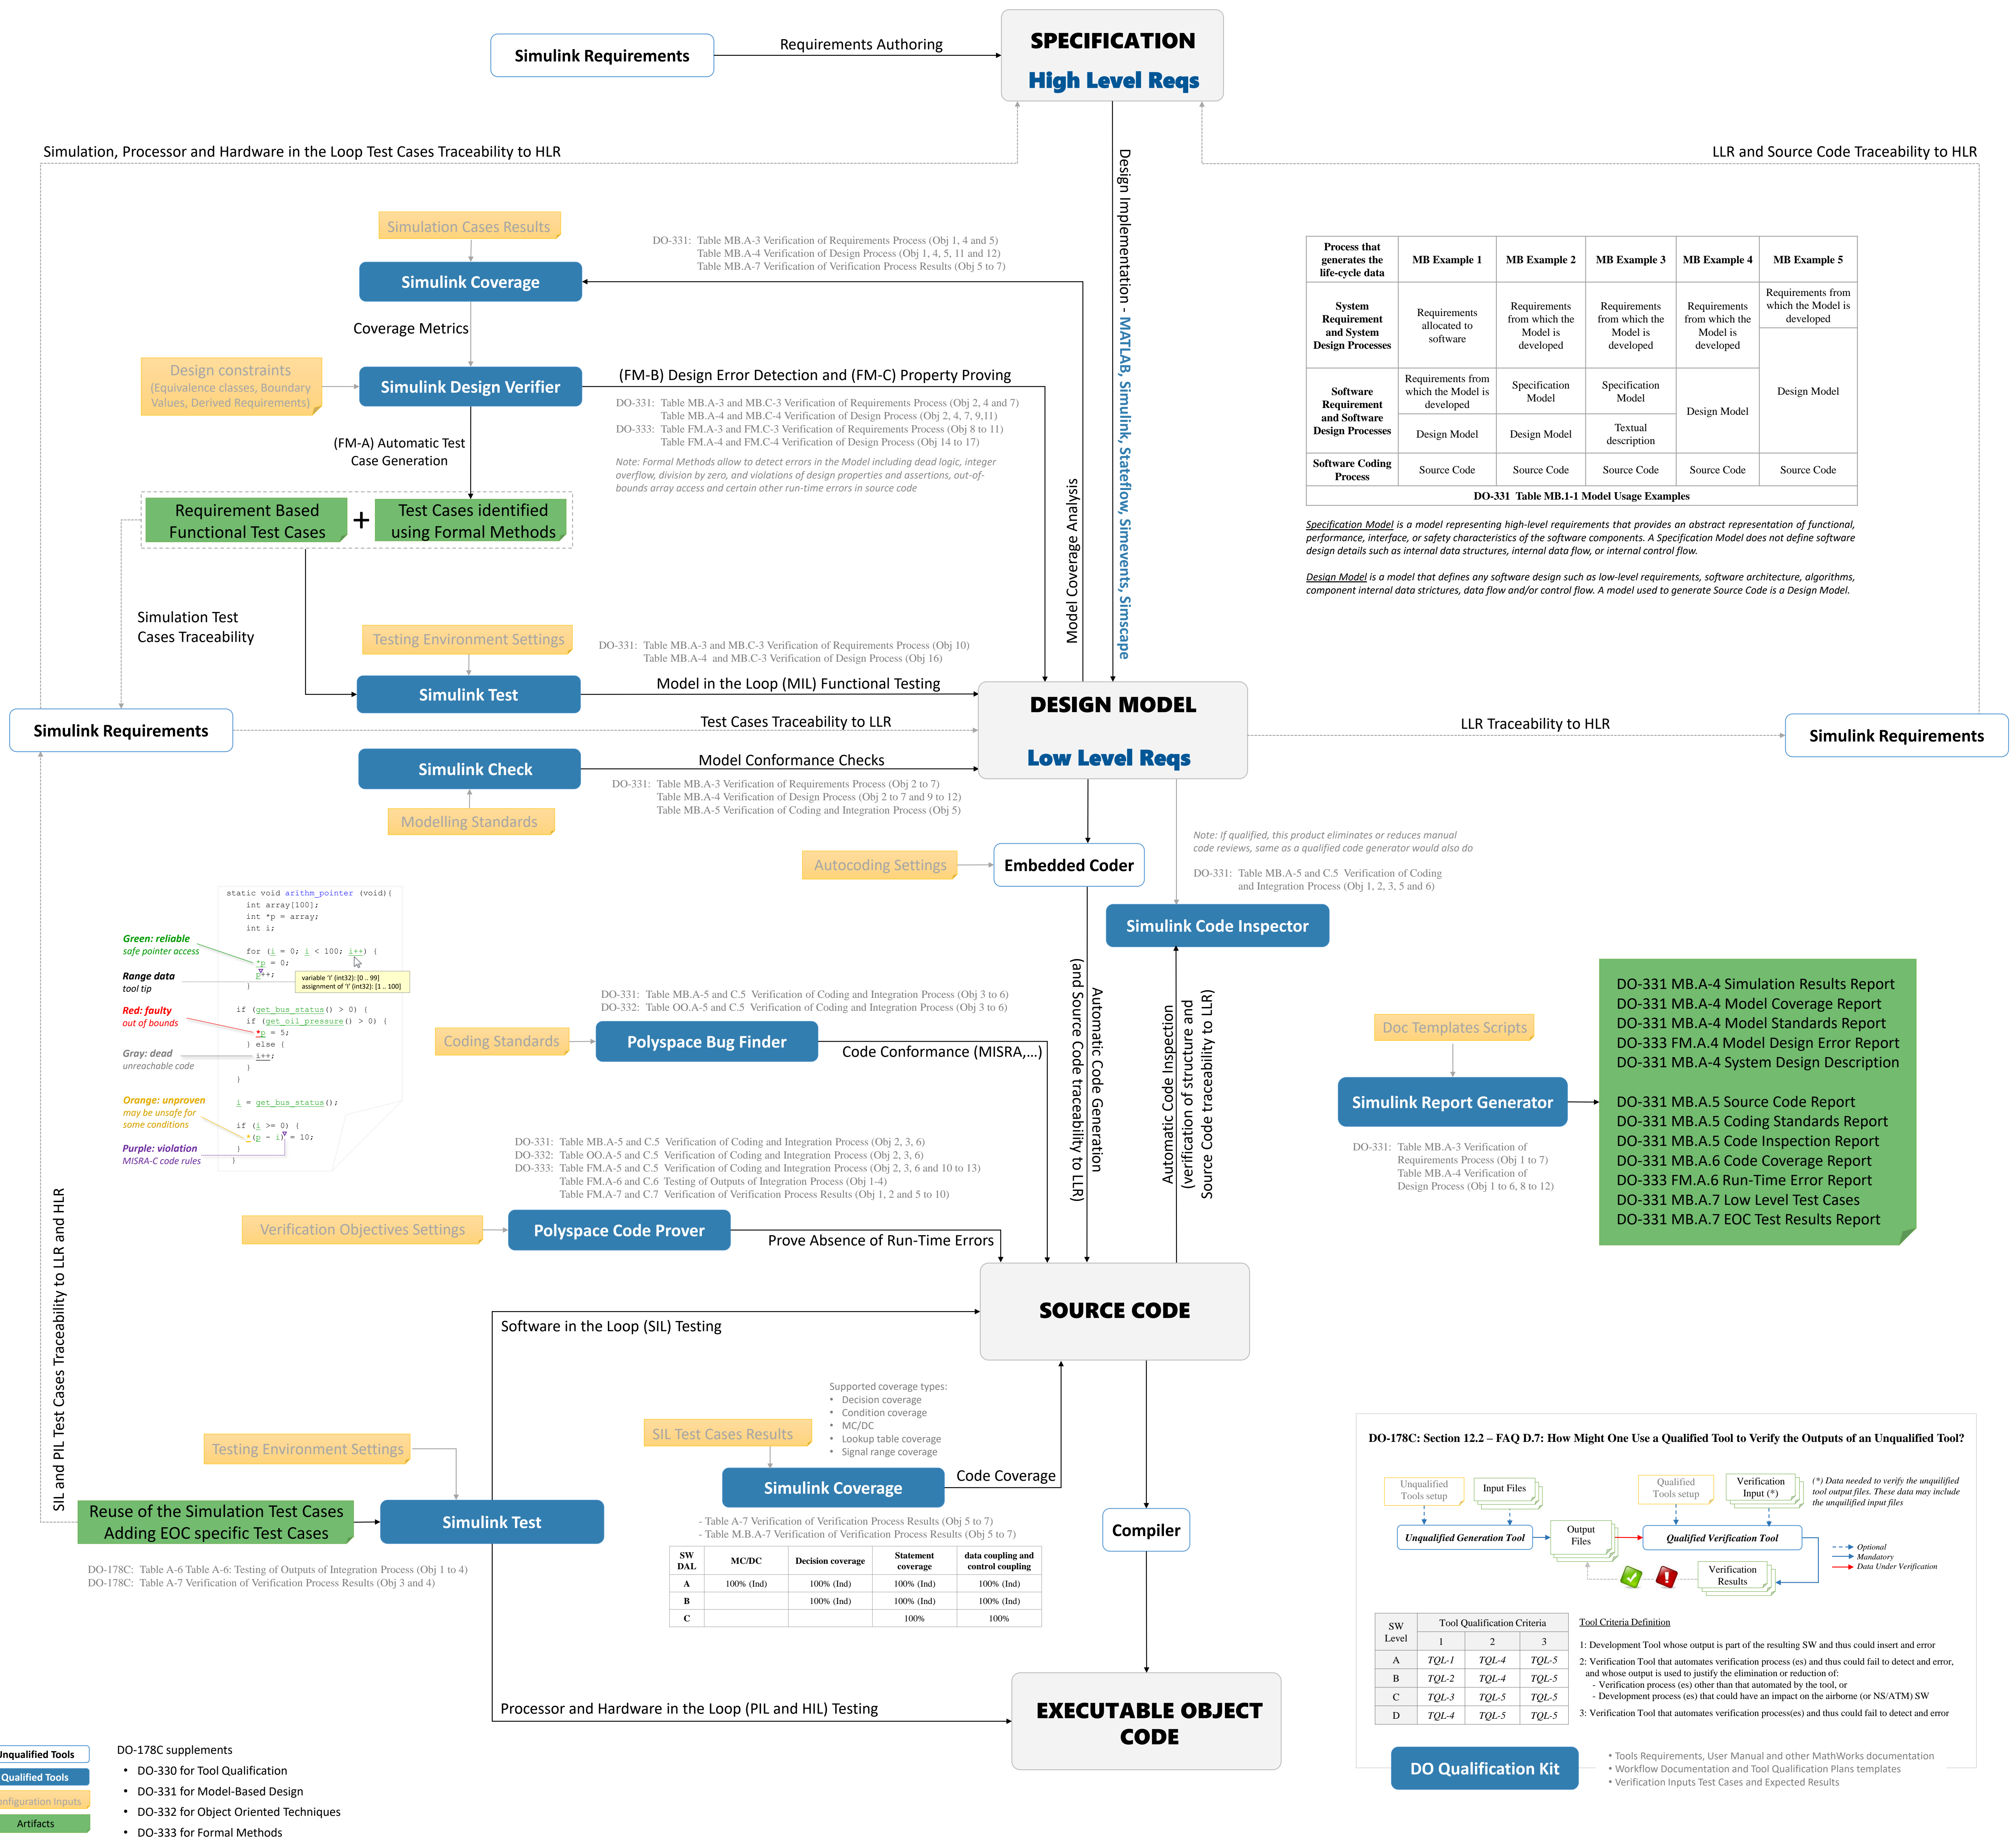

## DO-178C Workflow with Qualified Code Generation

### Effort Distribution in Traditional Development Workflows

### Effort Distribution in Model-Based Design Workflows